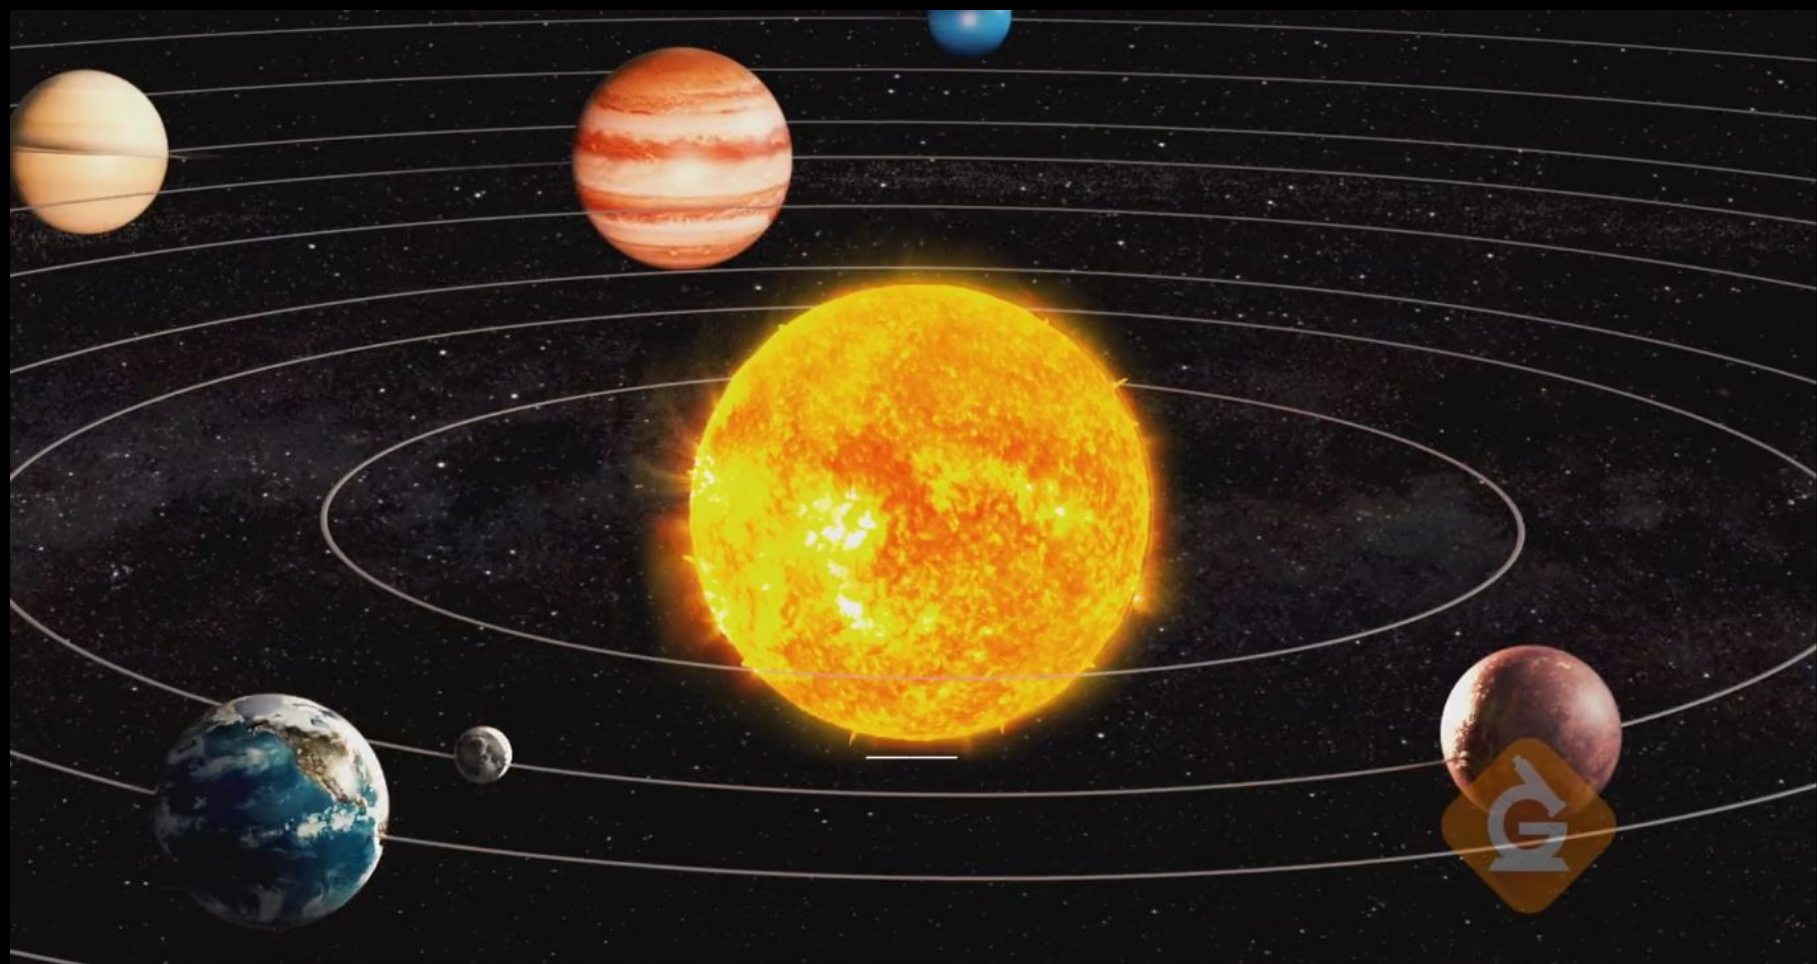

WHY THE SUN APPEARS **LARGE** & **BRIGHT**

3:56

WISTIA

SPEED OF LIGHT

takes about eight minutes
to reach the Earth.

BETELGUESE

· ← **SUN**

which is a star that is a 1000 times

BETELGUESE →

It's also 600 light years away.

3:34

WISTIA

This will represent Betelgeuse,

BETELGEUSE

SUN

it just looks like a tiny
point of light in the sky.