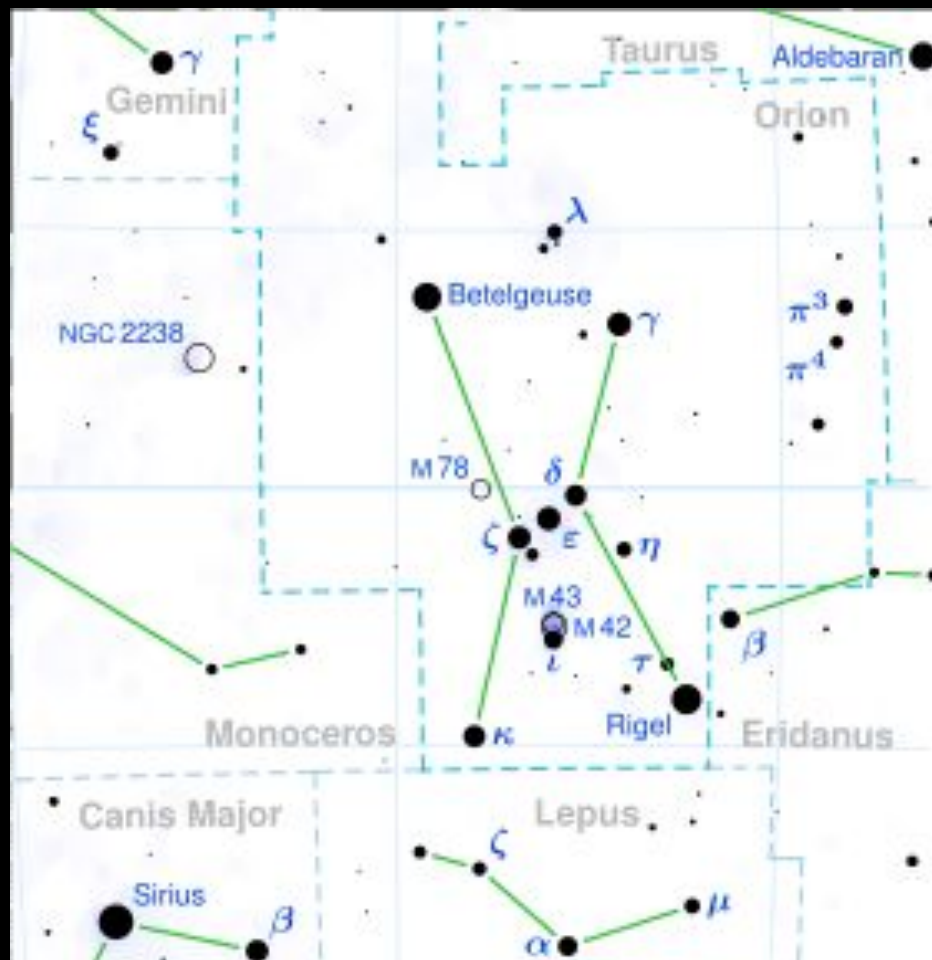

WHY THE SUN APPEARS **LARGE** & **BRIGHT**

3:56

WISTIA

SPEED OF LIGHT

takes about eight minutes
to reach the Earth.

BETELGUESE

· ← **SUN**

which is a star that is a 1000 times

BETELGUESE →

It's also 600 light years away.

3:34

WISTIA

This will represent Betelgeuse,

BETELGEUSE

SUN

it just looks like a tiny
point of light in the sky.

NOT TO SCALE

ANTARES

7:04

WISTIA

7:34

WISTIA