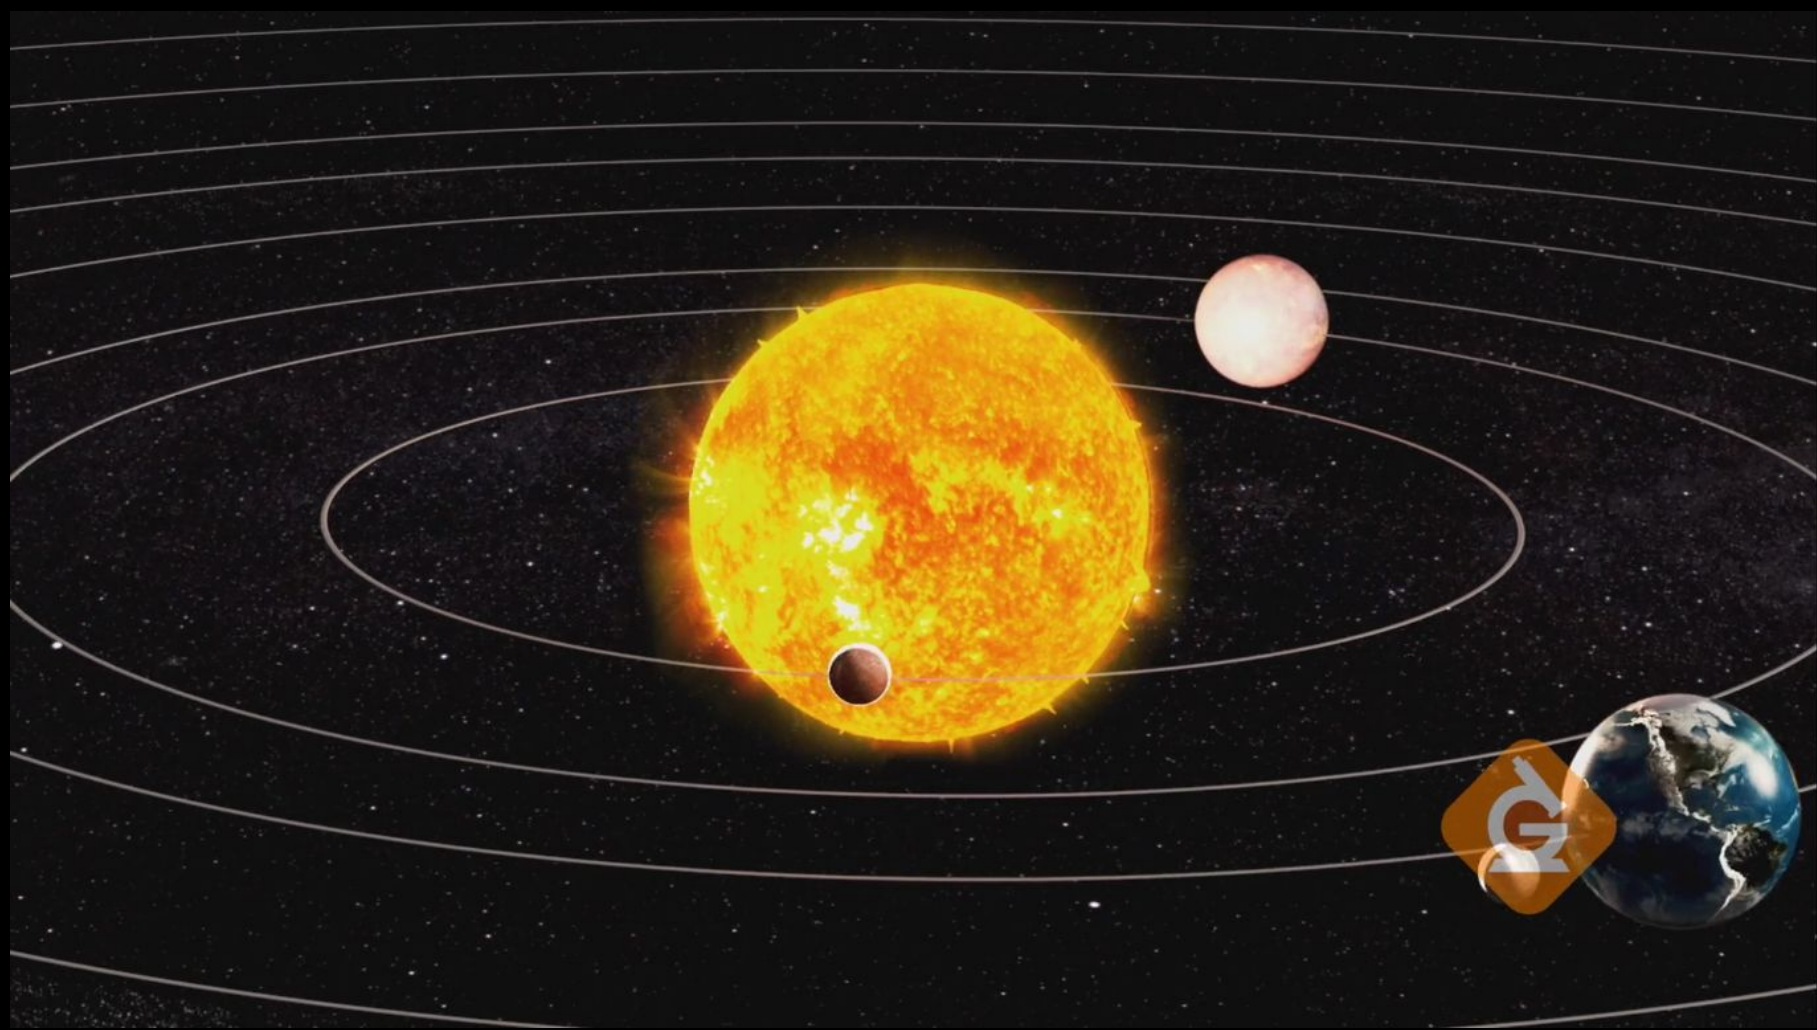

WHY THE SUN APPEARS **LARGE** & **BRIGHT**

3:56

WISTIA

SPEED OF LIGHT

takes about eight minutes
to reach the Earth.

BETELGUESE

· ← **SUN**

which is a star that is a 1000 times

BETELGUESE →

It's also 600 light years away.

3:34

WISTIA

This will represent Betelgeuse,

BETELGEUSE

SUN

it just looks like a tiny
point of light in the sky.